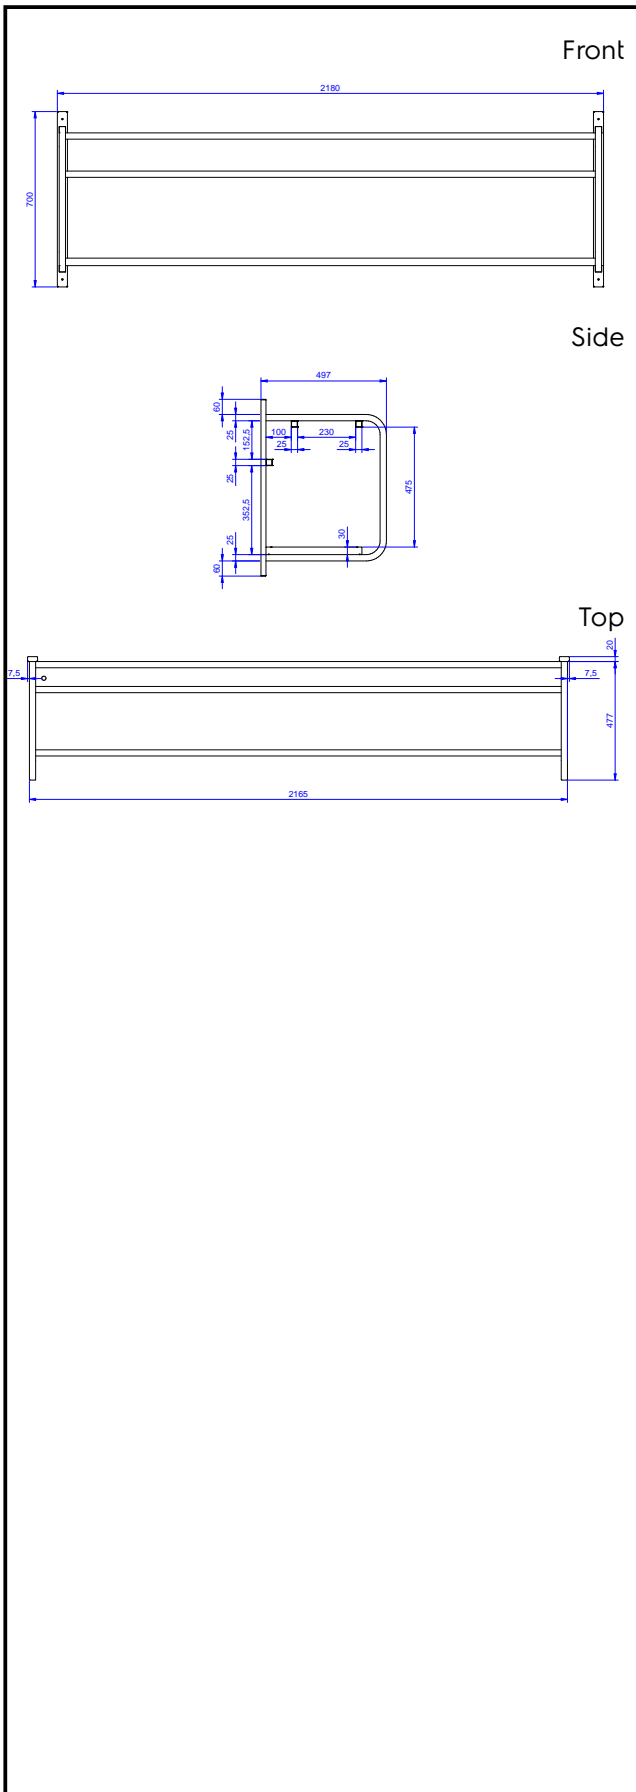

Wall mounted shelf for 4 baskets 2180mm

Short Form Specification

Item No. _____

Constructed in 304 AISI stainless steel. Square 25x25mm tubular frame. Fitted with bottom tray and drain hole. Designed for baskets 500x500mm.

Main Features

- Designed to transport 500x500 mm dishwashing baskets.

Construction

- Capacity: from 1 to 4 baskets (based on model).
- Square section frame 25x25 mm.
- 304 AISI stainless steel construction throughout.

Sustainability

- Fitted with bottom tray and drain hole.

APPROVAL: _____

Key Information:

| | |
|------------------------------|------------------------|
| External dimensions, Width: | |
| 864358 (DWWS4) | 2180 mm |
| External dimensions, Depth: | 500 mm |
| External dimensions, Height: | 700 mm |
| Net weight: | ISO 9001; ISO 14001 kg |